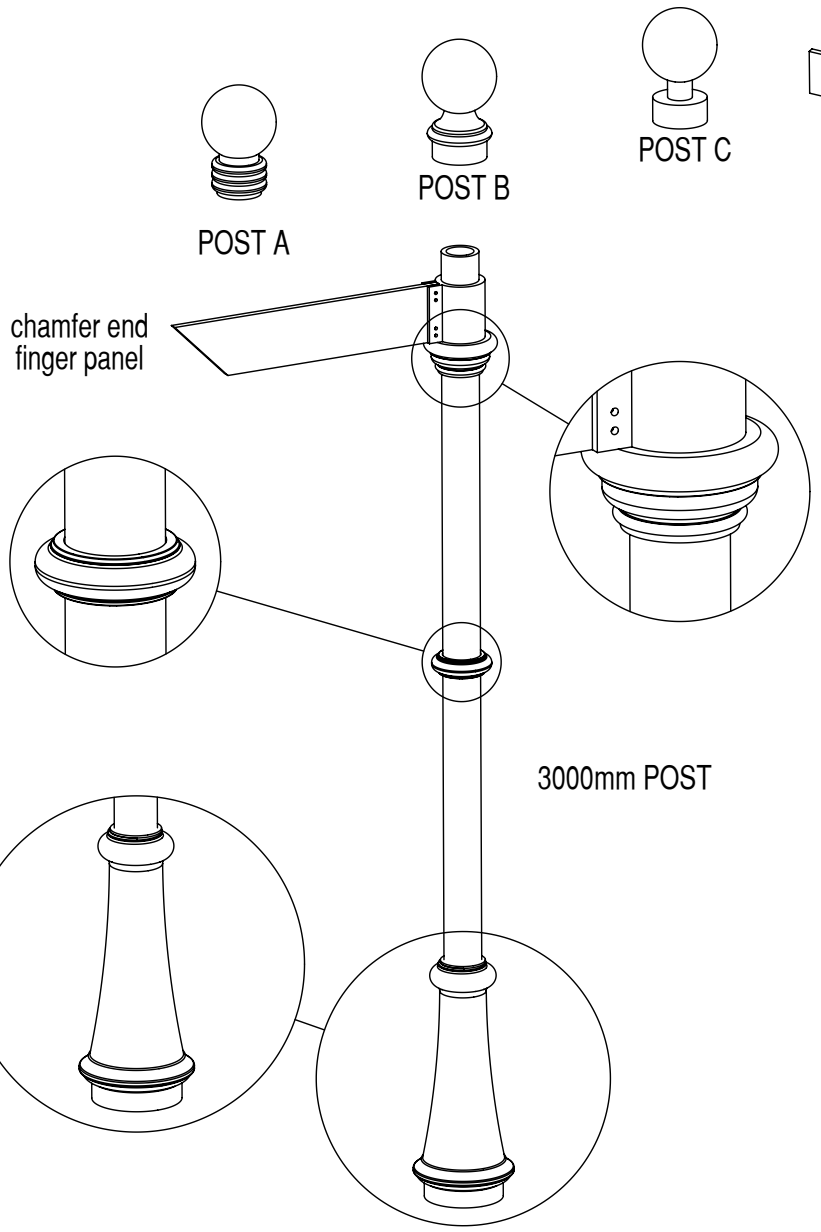

# Fingerpost

L I M I T E D

Pear Tree Industrial Estate t: 01934 852 888  
 Bath Road f: 01934 852 816  
 Upper Langford e: sales@signscape.co.uk  
 Bristol BS40 5DJ w: www.sasl.co.uk

Finger panels can be arranged in any direction by simply rotating through 360° before locking