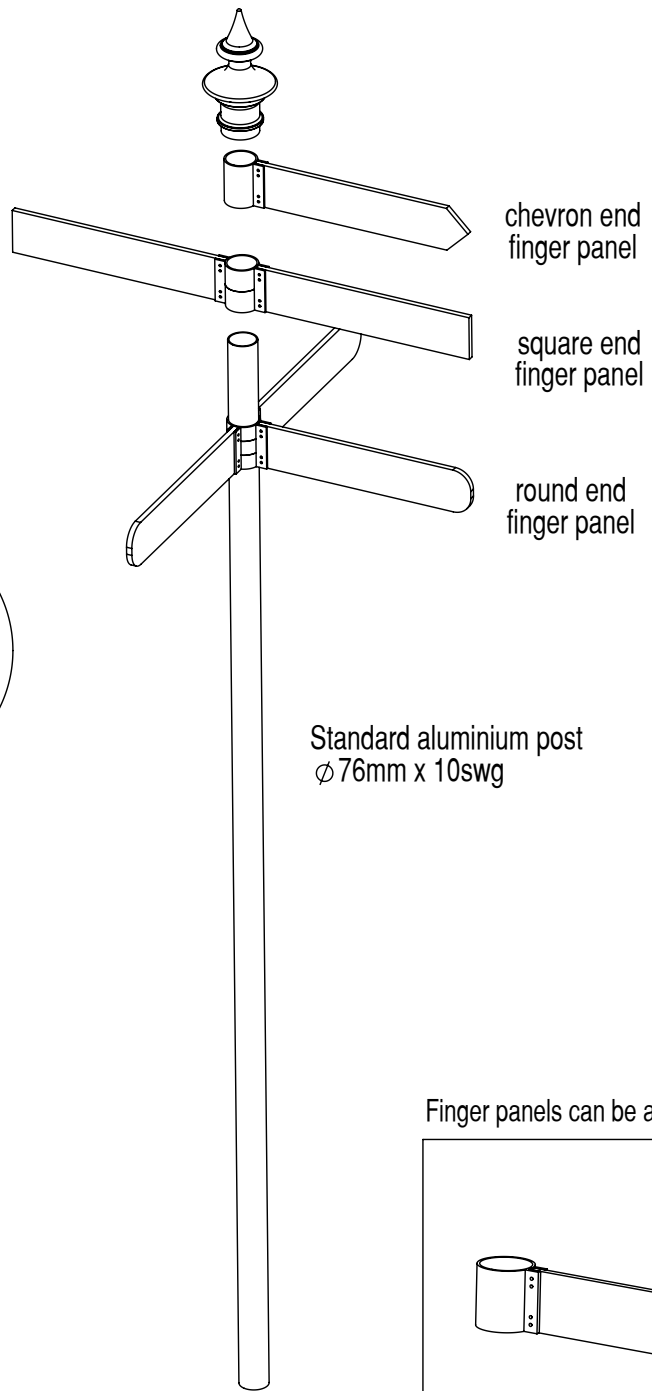

# Fingerpost

L I M I T E D

Pear Tree Industrial Estate t: 01934 852 888  
 Bath Road f: 01934 852 816  
 Upper Langford e: sales@signscape.co.uk  
 Bristol BS40 5DJ w: www.sasl.co.uk

Finger panels can be arranged in any direction by simply rotating through 360° before locking