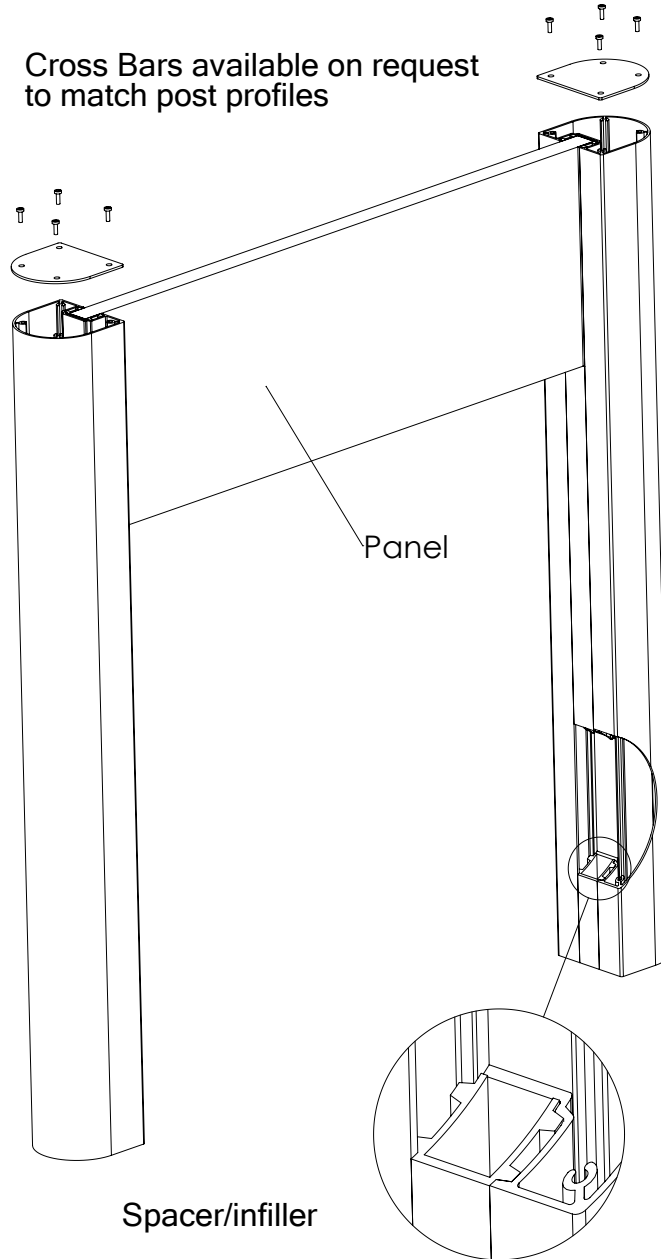

Mini-D (D-Profile) 90

Mono-D (D-Profile) 90

Monopost (square) 80

Monopole (round) 90

Cross Bars available on request
to match post profiles

Standard panel depths

Wall mounted panel available as;
Miniplank panel or Fabricated Miniplank panel