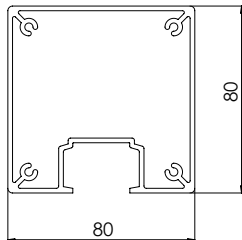

Mini-D (D-Profile) 90

Mono-D (D-Profile) 90

Monopost (square) 80

Monopole (round) 90

Cross Bars available on request
to match post profiles

Standard panel depths

Wall mounted panel available as;
Miniplank panel or Fabricated Miniplank panel