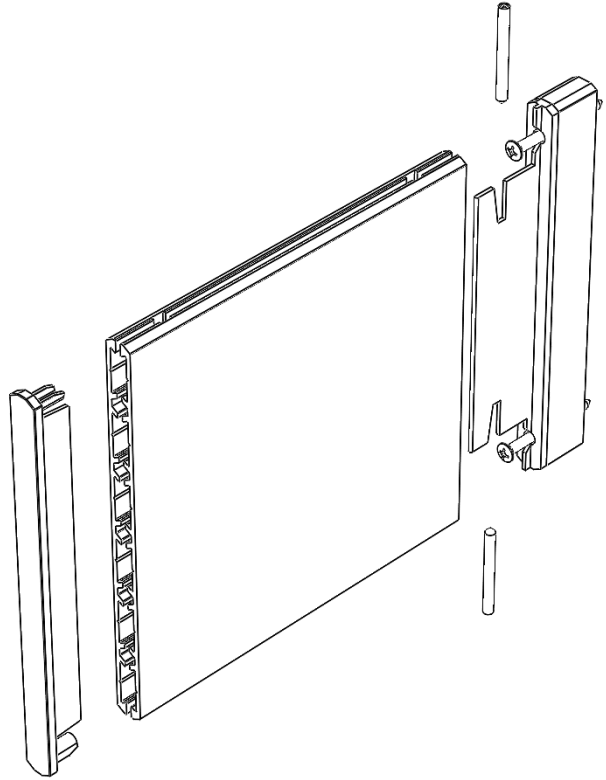

Product Data Sheet

Components

	Extrusion Profile	160mm
	Extrusion Profile	120mm
	Extrusion Profile	80mm
	Extrusion Profile	60mm
	Extrusion Profile	40mm
	Extrusion Profile	20mm
	Extrusion Profile	Insert Profile
	Extrusion Profile	Aluminium Dovetail
	PVC Plastic Extrusion	PVC
	Extrusion Profile	Aluminium End Cap
	ABS Black Plastic	20,40,60,80, 120,160mm
	Stainless steel	M3 x 20 Grub screw
		1.50mm Hex Driver tool

Product Data Sheet

Wall / Door Panel

Product Data Sheet

Wall / Door Combination Panels

Product Data Sheet

Projecting Panel

Product Data Sheet

Directory