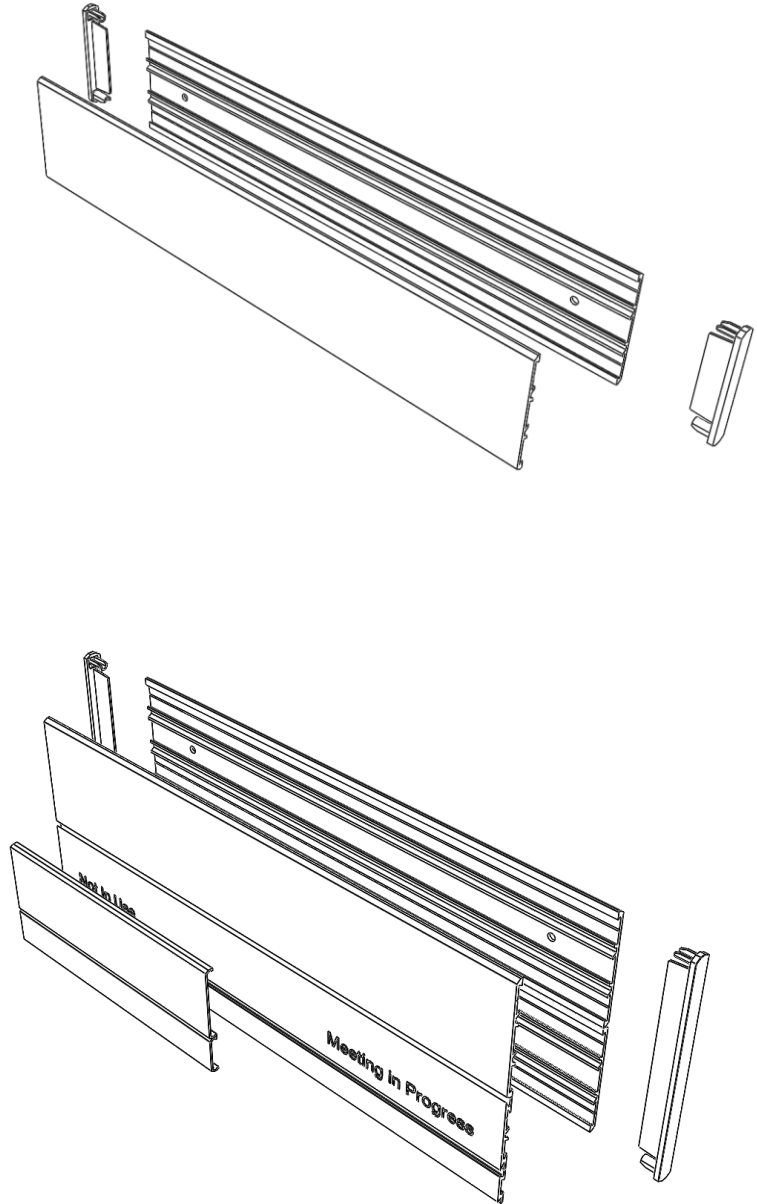

Product Data Sheet

Components

	Extrusion Profile	160mm
	Extrusion Profile	120mm
	Extrusion Profile	80mm
	Extrusion Profile	60mm
	Extrusion Profile	40mm
	Extrusion Profile	20mm
	Extrusion Profile	Insert Profile
	Extrusion Profile	Aluminium Dovetail
	PVC Plastic Extrusion	PVC
	Extrusion Profile	Aluminium End Cap
	ABS Black Plastic	20,40,60,80, 120,160mm
	Stainless steel	M3 x 20 Grub screw
		1.50mm Hex Driver tool

Product Data Sheet

Wall / Door Panel

Product Data Sheet

Wall / Door Combination Panels

Product Data Sheet

Projecting Panel

Product Data Sheet

Directory