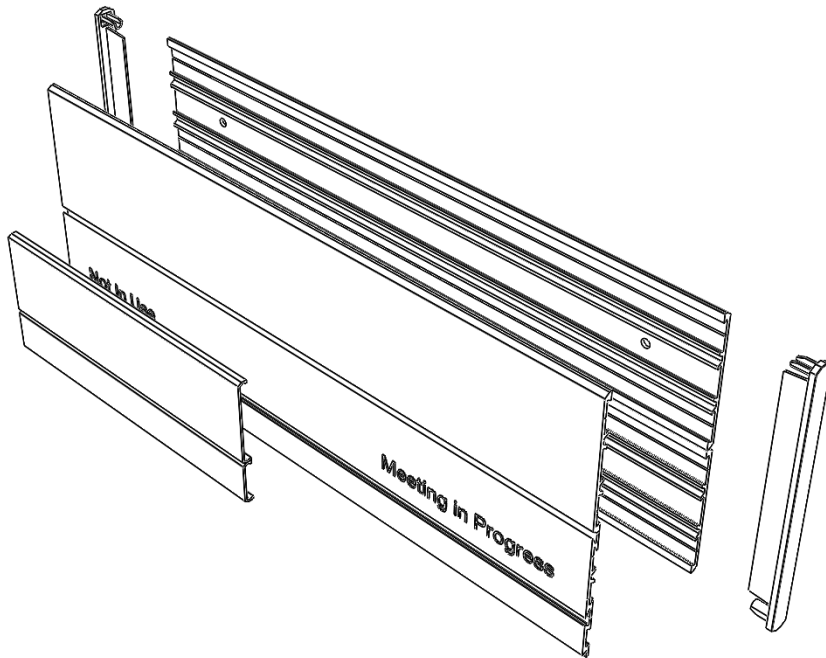

Product Data Sheet

Components

	Extrusion Profile	160mm
	Extrusion Profile	120mm
	Extrusion Profile	80mm
	Extrusion Profile	60mm
	Extrusion Profile	40mm
	Extrusion Profile	20mm
	Extrusion Profile	Insert Profile
	Extrusion Profile	Aluminium Dovetail
	PVC Plastic Extrusion	PVC
	Extrusion Profile	Aluminium End Cap
	ABS Black Plastic	20,40,60,80, 120,160mm
	Stainless steel	M3 x 20 Grub screw
		1.50mm Hex Driver tool

Product Data Sheet

Wall / Door Panel

Product Data Sheet

Wall / Door Combination Panels

Product Data Sheet

Projecting Panel

Product Data Sheet

Directory